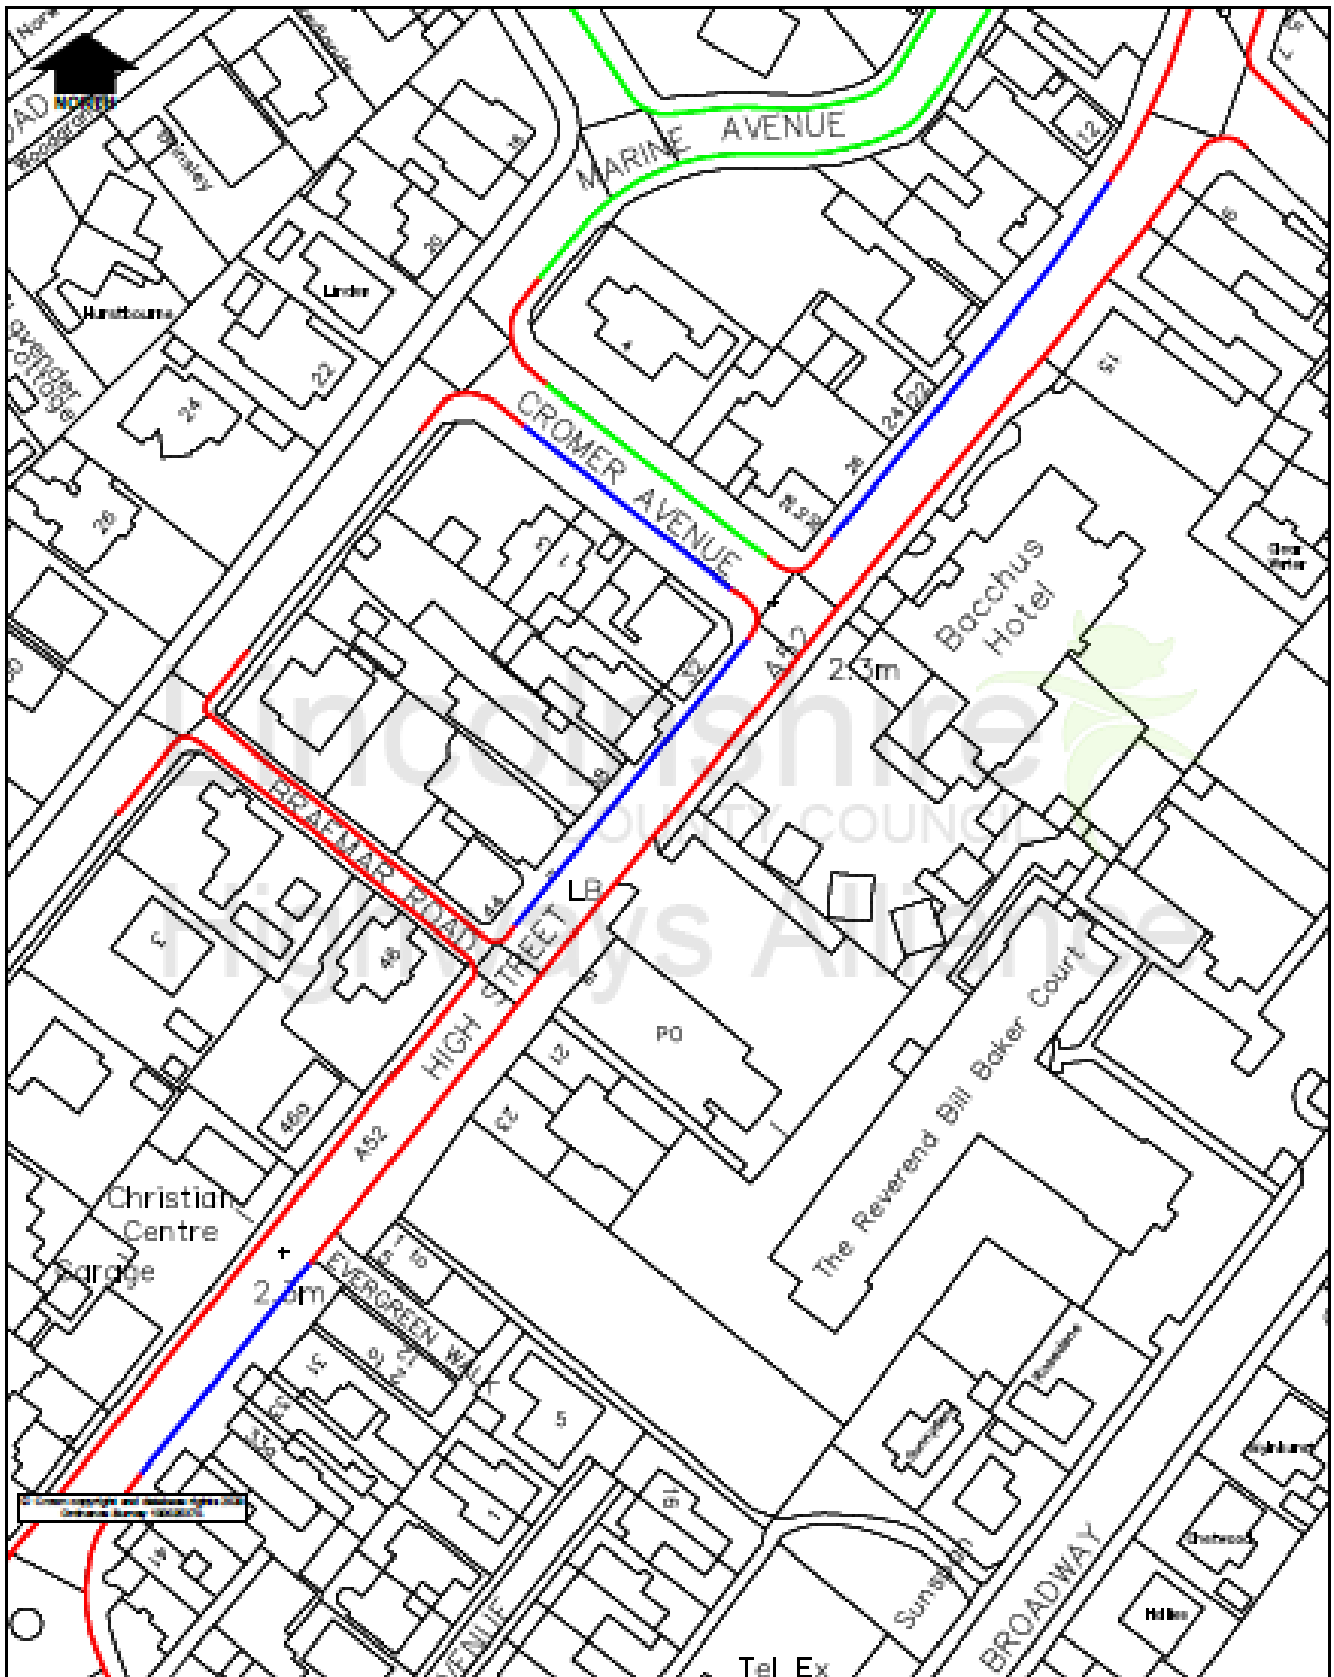

Appendix B

APPENDIX B: Sutton on Sea, High St and Cromer Avenue – proposed amendments to waiting restrictions

KEY

- Proposed 1 Hour Limited Waiting 8am-6pm, No return within 1 Hour
- Existing No Waiting 10am-7pm 01 May - 30 Sep
- Existing No Waiting at Any Time